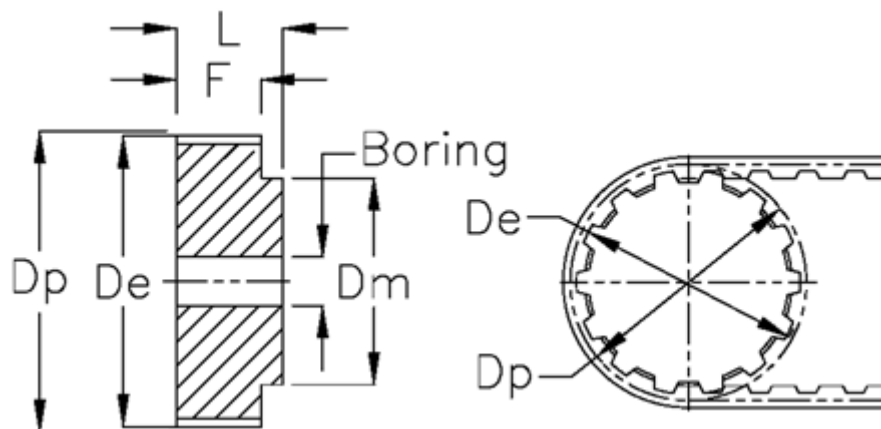

Data Sheet

Article number: 60415236048

Description: Timing Belt Pulley 36 AT5 48/0

Measures

Belt width	= - 25 mm	Type = AT5
De	= 75.15	Weight = 0.4
Dm	= 50	
Dp	= 76.4	
F	= 30	
L	= 36	
Pre-drilled	= 8	
Tooth number	= 48	